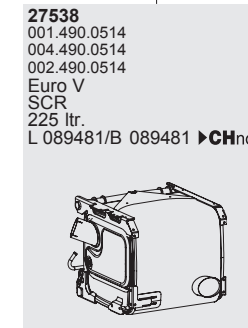

Front pipe

Mounting Parts

Silencer

Horizontal  
LHD/RHD  
Standard

Series ACTROS

Type

Euro IV/V  
04/2003 →

④X②④X①  
⑥X④⑥X③  
⑥X②/②⑥X②/④