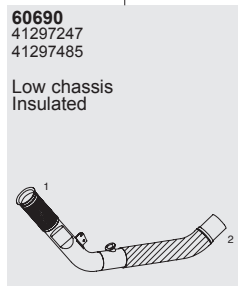

Series STRALIS

Type

Euro IV/V
2005 →

- ④X②
- ⑥X②
- ⑥X②/②
- ⑥X②/④
- ⑥X④

190S42
AD/AT/AS
190S45
AD/AT/AS
190S50 AS
260S42
AD/AT/AS
260S45
AD/AT/AS
260S50 AS
440S42
AD/AT/AS
440S45
AD/AT/AS
440S50 AS
440S56 AS

18 ton
26 ton

F3AE3681
10,3l tr.
6 cyl.
310 KW/422 HP
331 KW/450 HP

F3BE3681
12,9l tr.
6 cyl.
332 KW/450 HP
368 KW/500 HP
412 KW/560 HP

Vertical
LHD/RHD
Standard

Front pipeS