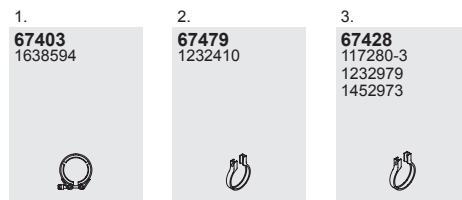

FAS 75.250  
FAS 75.310  
FAS 75.360

FAT 75.310

FT 75.310  
FT 75.360

PR 183 S  
PR 228 S  
PR 265 S  
9,2l tr.  
6 cyl.  
183 KW/249H P  
228 KW/310 HP  
265 KW/360 HP

Horizontal  
LHD  
Standard

**Mounting Parts**