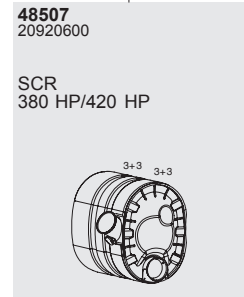

Series FM

Type

Euro V
01/2009 →

- ④X②
- ⑥X②
- ⑥X②/②
- ⑥X②/④
- ⑥X④

D13C
12,8l tr.
6 cyl.
280 KW/380 HP
309 KW/420 HP
338 KW/460 HP
368 KW/500 HP

Front pipe

Silencer

Tail pipe

Mounting Parts

Horizontal
LHD/RHD
Standard