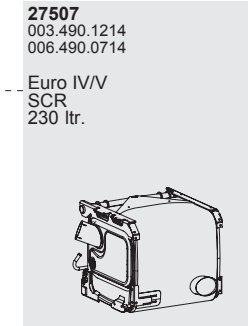

Front pipe

Mounting Parts

Silencer

Horizontal  
LHD/RHD  
Standard

Series ACTROS

Type

Euro IV/V  
04/2003 →

④X②④X①  
⑥X④⑥X③  
⑥X②/②⑥X②/④