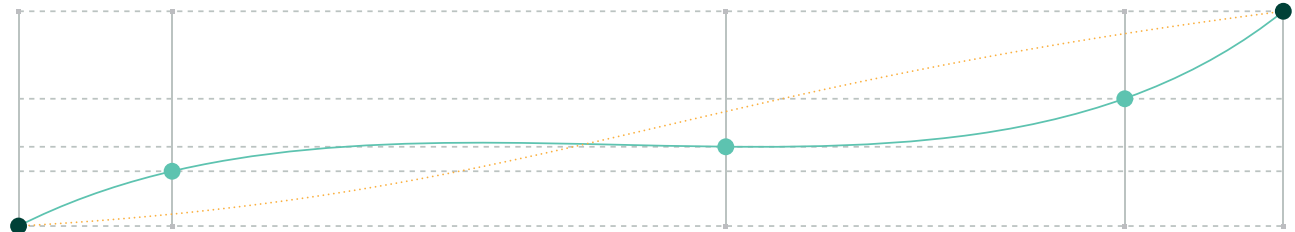

The priority of Soylu Exhaust Systems is the high quality and eco-friendly production which is better than the other competitors. Soylu, that volume-produces in the light of this information, is a company that produces sheet metal parts, air intake pipes, chassis pipes, radiator pipes and water pipes beside the exhaust equipment and has already proved its quality to the whole world with the qualified labour force. And

mülkiyet hakları Soylu Ltd.'e ait olan ve Ar-Ge kapsamında geliştirilen patentli ürünler ve endüstriyel tasarımlar ortaya çıkarmaktadır.

Yenilikçi ve sürdürülebilir bir anlayışa sahip olan Soylu Ltd. genç ve dinamik AR-GE ekibi, ileri Teknolojiye yönelik araştırma ve tasarımları ile farkımızı ortaya koymaktadır.

provides the production with strict quality control standards at the every stage of production.

The prototypes of the products are prepared as agreeably to the strict quality control and standards by R&D department.

Soylu Exhaust Systems that has a muffler production capacity ranging between Ø89 mm - Ø905 mm and 55 different types of scale; reduces the need for resources with the silencer body clamps it develops and maximizes the product performance.