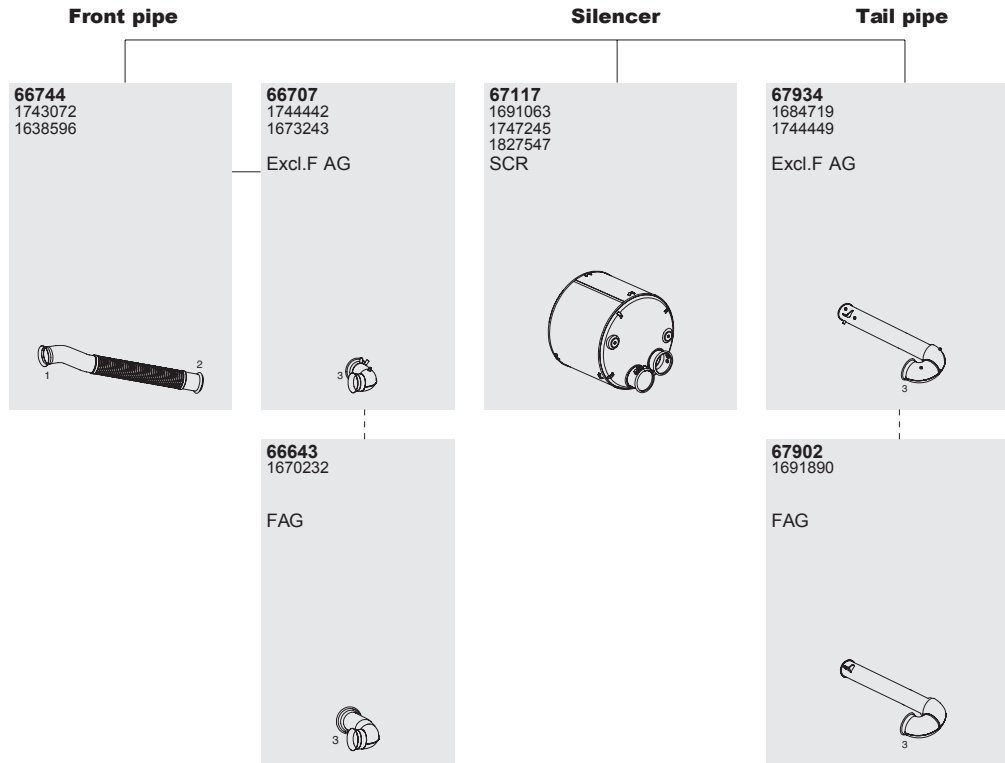

Series CF 75

Type

Euro IV/V
10/2006 →

FA 75.250
FA 75.310
FA 75.360

FAG 75.250
FAG 75.310
FAG 75.360

FAN 75.250
FAN 75.310
FAN 75.360

FAR 75.310
FAR 75.360

FAS 75.250
FAS 75.310
FAS 75.360

FAT 75.310

FT 75.310
FT 75.360

PR 183 S
PR 228 S
PR 265 S
9,2l tr.
6 cyl.
183 KW/249H P
228 KW/310 HP
265 KW/360 HP

Horizontal
LHD
Standard