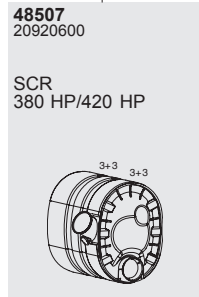

Series FM

Type

Euro V
01/2009 →

④X②⑥X②
⑥X④
⑧X②⑧X④

D13C
12,8l tr.
6 cyl.
280 KW/380 HP
309 KW/420 HP
338 KW/460 HP
368 KW/500 HP

Front pipeT Silencer ail pipe