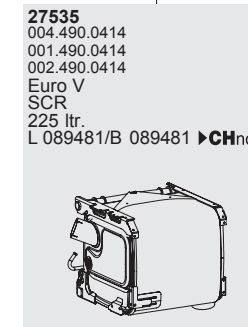

Front pipe

Mounting Parts

Silencer

Horizontal  
LHD/RHD  
Standard

Series ACTROS

Type

Euro IV/V  
04/2003 →

④X②④X①  
⑥X④⑥X③  
⑥X②/②⑥X②/④