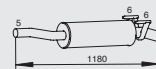

ilencer

23525
906.490.1001

Euro 4

23523
906.490.2101
906.490.1501

Euro 3
65,80,110K W
Without DPF