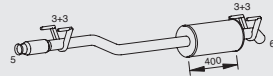

Series CRAFTER

Type

Euro 4
04/2006 →

BJJ
2,5l tr.T DI
5 cyl.
65 KW/88H P

Front pipe

91575
2E0254700GX

DPF

Silencer

91576
2E0253409N