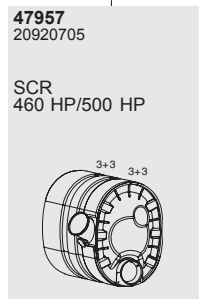

Series FM

Type

Euro V
01/2009 →

④X②⑥X②
⑥X④
⑧X②⑧X④

D13C
12,8l tr.
6 cyl.
280 KW/380 HP
309 KW/420 HP
338 KW/460 HP
368 KW/500 HP

Front pipeT Silencer ail pipe