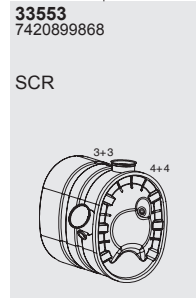

Euro IV  
10/2005 →

370.32  
410.32  
450.32

24LF

DXi 11  
10,8l tr.  
6 cyl.  
272 KW/370 HP  
302 KW/410 HP  
331 KW/450 HP

Front pipe

Silencer

Tail pipe

Mounting Parts