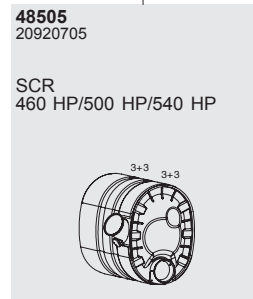

ail pipe

Mounting Parts

Horizontal
LHD/RHD
Standard